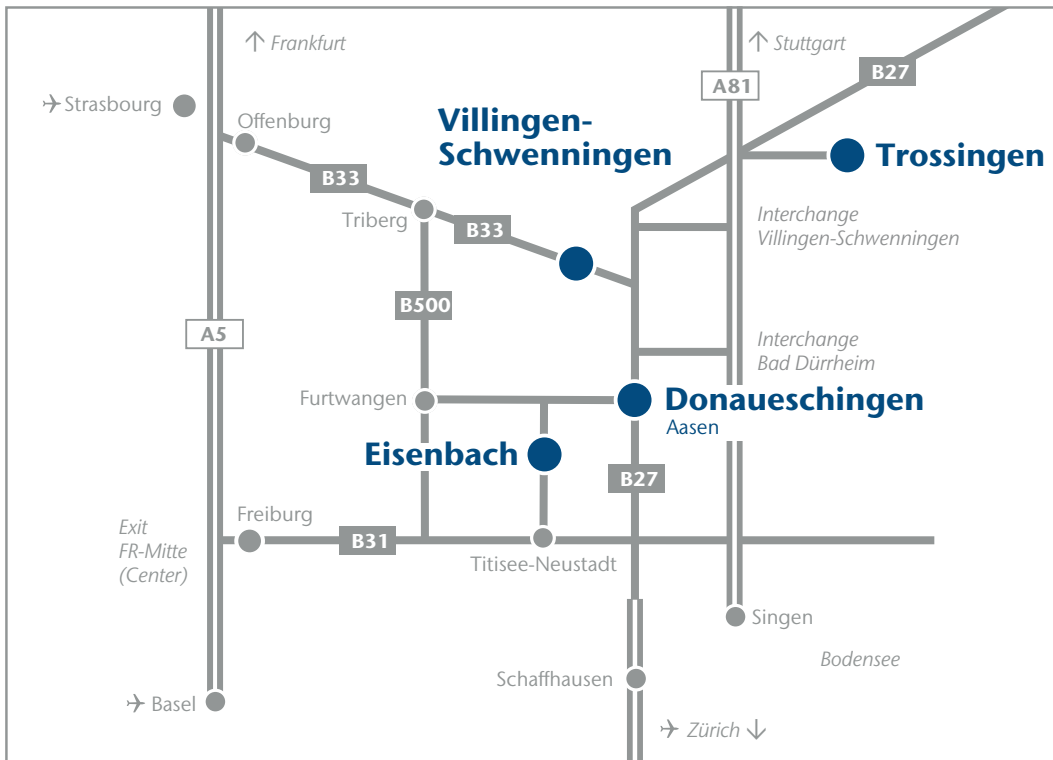

Site plan

IMS:GEAR

IMS Gear SE & Co. KGaA
 Hauptstraße 52
 79871 Eisenbach
 Germany
 phone +49 (0)771 8507-0
 fax +49 (0)771 8507-444
 www.imsgear.com

Detailed plan:

Plant 1
 Eisenbach